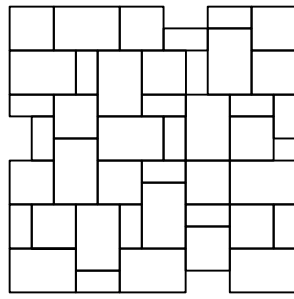

(A) 3 piece random  
 5x5 - 16%  
 5x11 - 34%  
 11x11 - 50%  
 laying Ratio: 1:1:1

(B) 3 piece random  
 5x11 - 16%  
 11x11 - 34%  
 11x16 - 50%  
 laying Ratio: 1:1:1

(C) 4 piece random  
 5x5 - 13%  
 5x11 - 25%  
 11x11 - 25%  
 11x16 - 37%  
 laying Ratio: 1:1:1:1

(D) 2 piece  
 5x5 - 20%  
 11x11 - 80%  
 Laying Ratio: 1:1

(E) 2 piece  
 11x11 - 30%  
 11x16 - 70%  
 laying Ratio: 2:4

(F) 1 piece  
 11x11 - 100%

(G) 1 piece  
 11x11 - 100%

(H) 1 piece  
 11x16 - 100%

(I) 1 piece  
 5x11 - 100%

(J) 1 piece  
 5x11 - 100%

(K) 1 piece  
 5x11 - 100%

(L) 1 piece  
 5x11 - 100%

(M) 1 piece  
 5x11 - 100%

(N) 1 piece  
 5x11 - 100%

(O) 1 piece  
 5x11 - 100%

(P) 1 piece  
 5x11 - 100%

## Strassen Bavaria Patterns