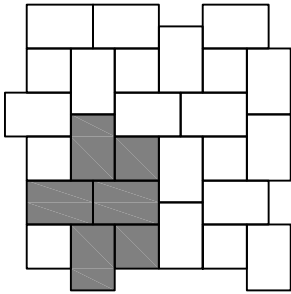

(A) 3 piece random  
 5x5 - 16%  
 5x11 - 34%  
 11x11 - 50%  
 laying Ratio: 1:1:1

(B) 3 piece random  
 5x11 - 16%  
 11x11 - 34%  
 11x16 - 50%  
 laying Ratio: 1:1:1

(C) 4 piece random  
 5x5 - 13%  
 5x11 - 25%  
 11x11 - 25%  
 11x16 - 37%  
 laying Ratio: 1:1:1:1

(D) 2 piece  
 5x5 - 20%  
 11x11 - 80%  
 Laying Ratio: 1:1

(E) 2 piece  
 11x11 - 30%  
 11x16 - 70%  
 laying Ratio: 2:4

(F) 1 piece  
 11x11 - 100%

(G) 1 piece  
 11x11 - 100%

(H) 1 piece  
 11x16 - 100%

(I) 1 piece  
 5x11 - 100%

(J) 1 piece  
 5x11 - 100%

(K) 1 piece  
 5x11 - 100%

(L) 1 piece  
 5x11 - 100%

(M) 1 piece  
 5x11 - 100%

(N) 1 piece  
 5x11 - 100%

(O) 1 piece  
 5x11 - 100%

(P) 1 piece  
 5x11 - 100%

## Strassen Bavaria Patterns