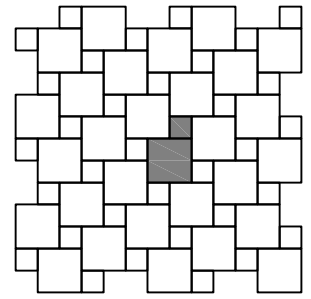

(A) 3 piece random  
 5x5 - 16%  
 5x11 - 34%  
 11x11 - 50%  
 laying Ratio: 1:1:1

(B) 3 piece random  
 5x11 - 16%  
 11x11 - 34%  
 11x16 - 50%  
 laying Ratio: 1:1:1

(C) 4 piece random  
 5x5 - 13%  
 5x11 - 25%  
 11x11 - 25%  
 11x16 - 37%  
 laying Ratio: 1:1:1:1

(D) 2 piece  
 5x5 - 20%  
 11x11 - 80%  
 Laying Ratio: 1:1

(E) 2 piece  
 11x11 - 30%  
 11x16 - 70%  
 laying Ratio: 2:4

(F) 1 piece  
 11x11 - 100%

(G) 1 piece  
 11x11 - 100%

(H) 1 piece  
 11x16 - 100%

(I) 1 piece  
 5x11 - 100%

(J) 1 piece  
 5x11 - 100%

(K) 1 piece  
 5x11 - 100%

(L) 1 piece  
 5x11 - 100%

(M) 1 piece  
 5x11 - 100%

(N) 1 piece  
 5x11 - 100%

(O) 1 piece  
 5x11 - 100%

(P) 1 piece  
 5x11 - 100%

## Strassen Bavaria Patterns