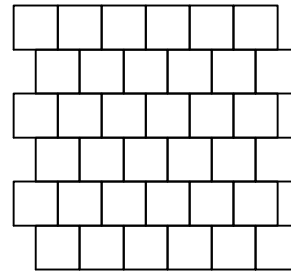

(A) 3 piece random  
 5x5 - 16%  
 5x11 - 34%  
 11x11 - 50%  
 laying Ratio: 1:1:1

(B) 3 piece random  
 5x11 - 16%  
 11x11 - 34%  
 11x16 - 50%  
 laying Ratio: 1:1:1

(C) 4 piece random  
 5x5 - 13%  
 5x11 - 25%  
 11x11 - 25%  
 11x16 - 37%  
 laying Ratio: 1:1:1:1

(D) 2 piece  
 5x5 - 20%  
 11x11 - 80%  
 Laying Ratio: 1:1

(E) 2 piece  
 11x11 - 30%  
 11x16 - 70%  
 laying Ratio: 2:4

(F) 1 piece  
 11x11 - 100%

(G) 1 piece  
 11x11 - 100%

(H) 1 piece  
 11x16 - 100%

(I) 1 piece  
 5x11 - 100%

(J) 1 piece  
 5x11 - 100%

(K) 1 piece  
 5x11 - 100%

(L) 1 piece  
 5x11 - 100%

(M) 1 piece  
 5x11 - 100%

(N) 1 piece  
 5x11 - 100%

(O) 1 piece  
 5x11 - 100%

(P) 1 piece  
 5x11 - 100%

## Strassen Bavaria Patterns