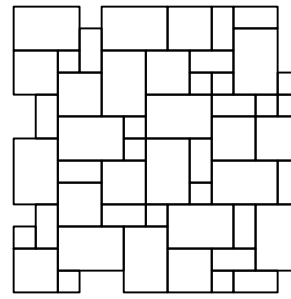

(A) 3 piece random  
 5x5 - 16%  
 5x11 - 34%  
 11x11 - 50%  
 laying Ratio: 1:1:1

(B) 3 piece random  
 5x11 - 16%  
 11x11 - 34%  
 11x16 - 50%  
 laying Ratio: 1:1:1

(C) 4 piece random  
 5x5 - 13%  
 5x11 - 25%  
 11x11 - 25%  
 11x16 - 37%  
 laying Ratio: 1:1:1:1

(D) 2 piece  
 5x5 - 20%  
 11x11 - 80%  
 Laying Ratio: 1:1

(E) 2 piece  
 11x11 - 30%  
 11x16 - 70%  
 laying Ratio: 2:4

(F) 1 piece  
 11x11 - 100%

(G) 1 piece  
 11x11 - 100%

(H) 1 piece  
 11x16 - 100%

(I) 1 piece  
 5x11 - 100%

(J) 1 piece  
 5x11 - 100%

(K) 1 piece  
 5x11 - 100%

(L) 1 piece  
 5x11 - 100%

(M) 1 piece  
 5x11 - 100%

(N) 1 piece  
 5x11 - 100%

(O) 1 piece  
 5x11 - 100%

(P) 1 piece  
 5x11 - 100%

## Strassen Bavaria Patterns